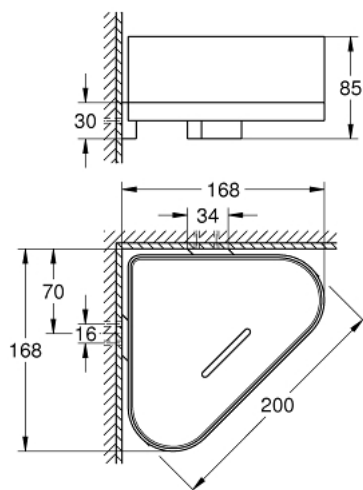

41 038 EN0 SELECTION CORNER SHOWER TRAY WITH HOLDER

DESCRIEREA PRODUSULUI

- Colour: brushed nickel
- material: metal/plastic
- fixare de perete ascunsă
- finisaj GROHE Long-Life

41 038 EN0 SELECTION CORNER SHOWER TRAY WITH HOLDER

PIESE DE SCHIMB , ianuarie 2019 – now

1: Spare shower dish (Spare part-nr. 40994000)